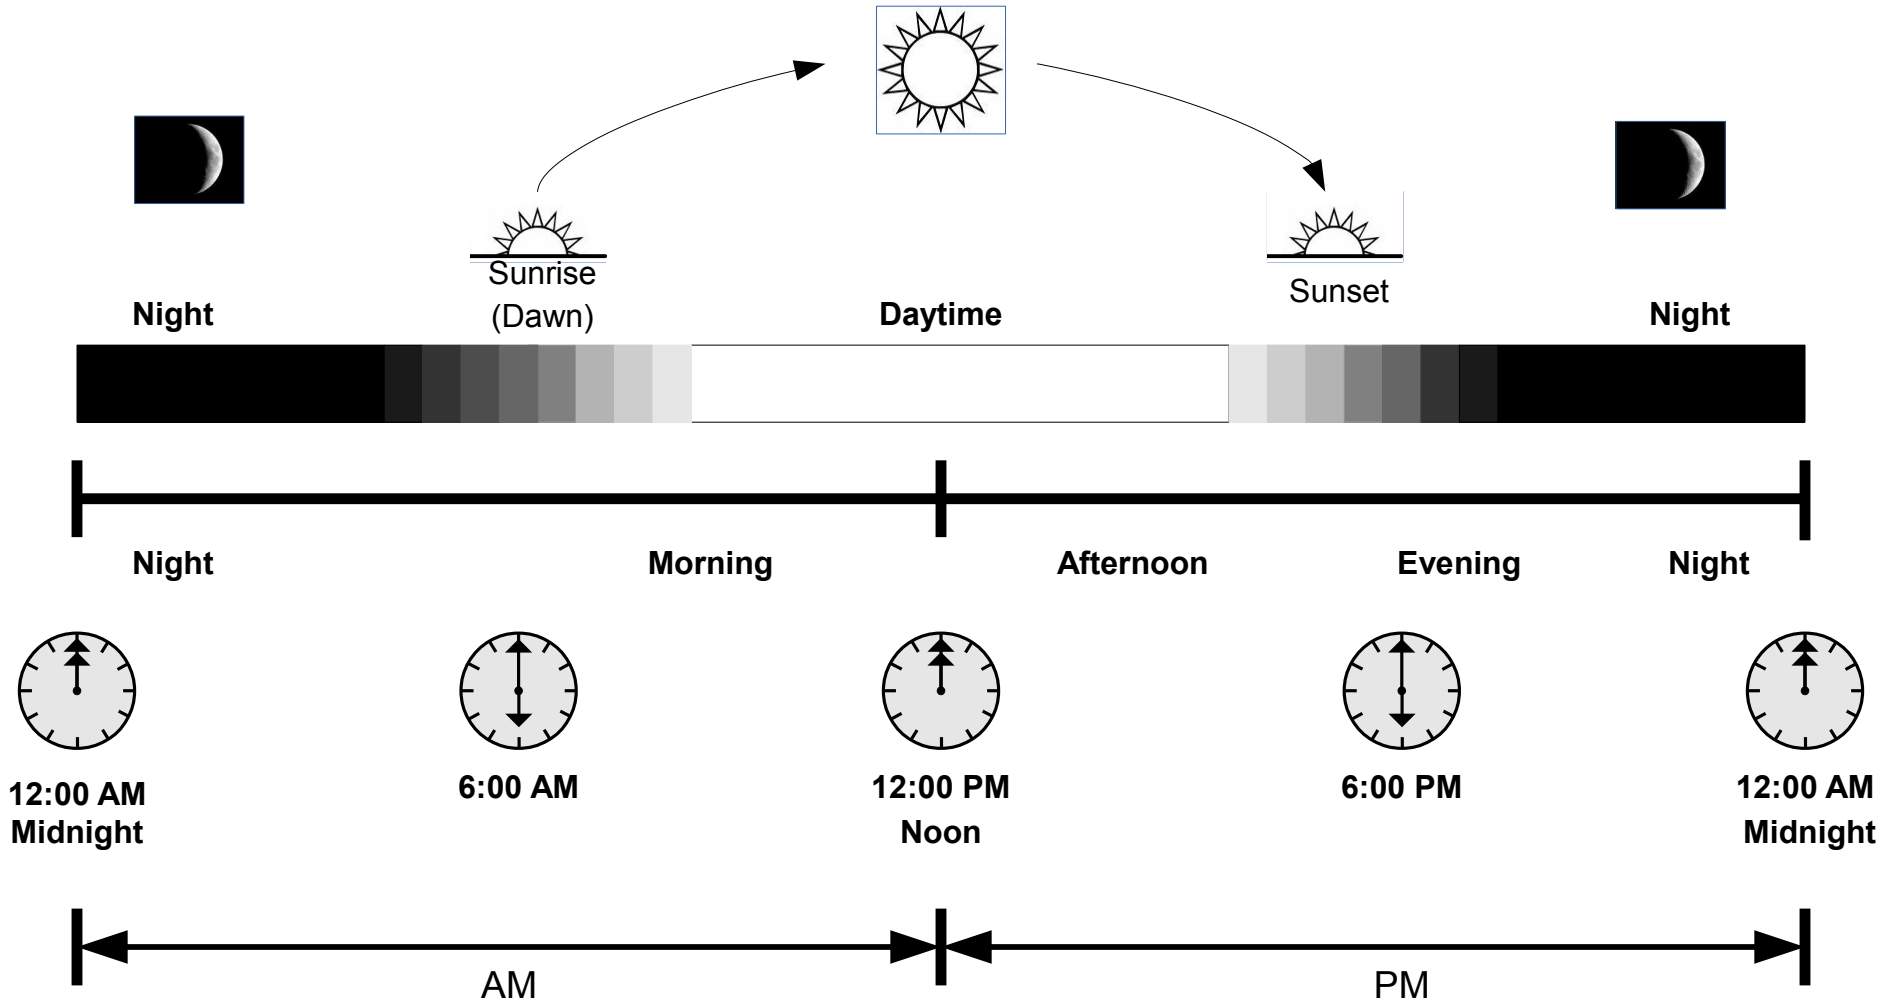

DAY (24 Hours)

P00031

Time of Day

Midnight
12:00 AM

1:00 AM
One AM
One O'Clock AM
One O'Clock in the Morning

Noon
(12:00 PM)

1:00 PM
One PM
One O'Clock PM
One O'Clock in the Afternoon

4:10
Four ten
Ten after four